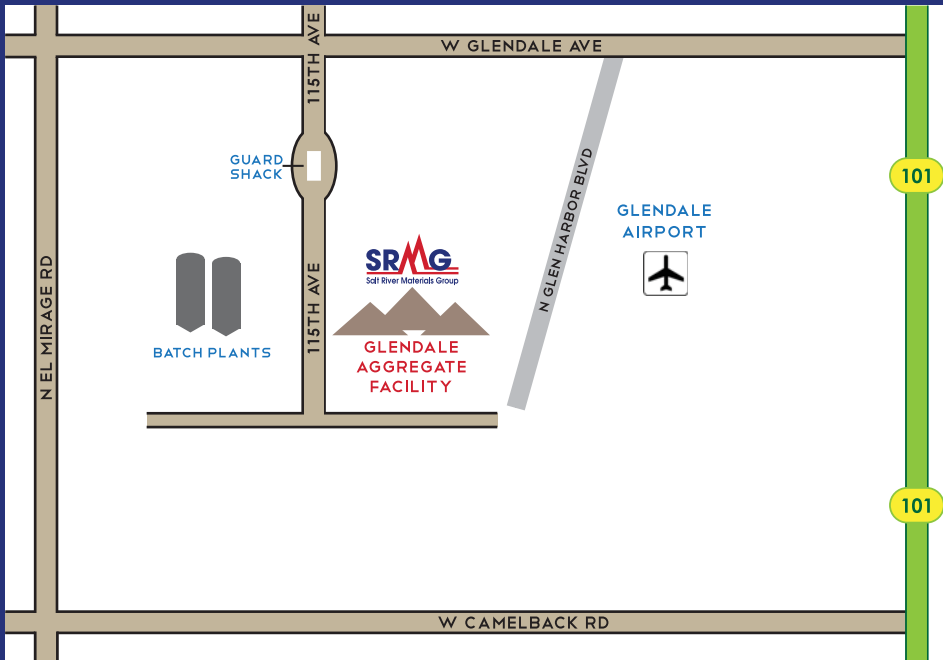

Salt River Materials Group

100% AMERICAN™

NEW LOCATION IN GLENDALE

**A VARIETY
OF AGGREGATE
PRODUCTS
AVAILABLE**

Call for details

**LOCATED AT
115th Ave & Glendale Ave**

FOR PRICING AND AVAILABILITY

PLEASE CALL (480) 850-5757